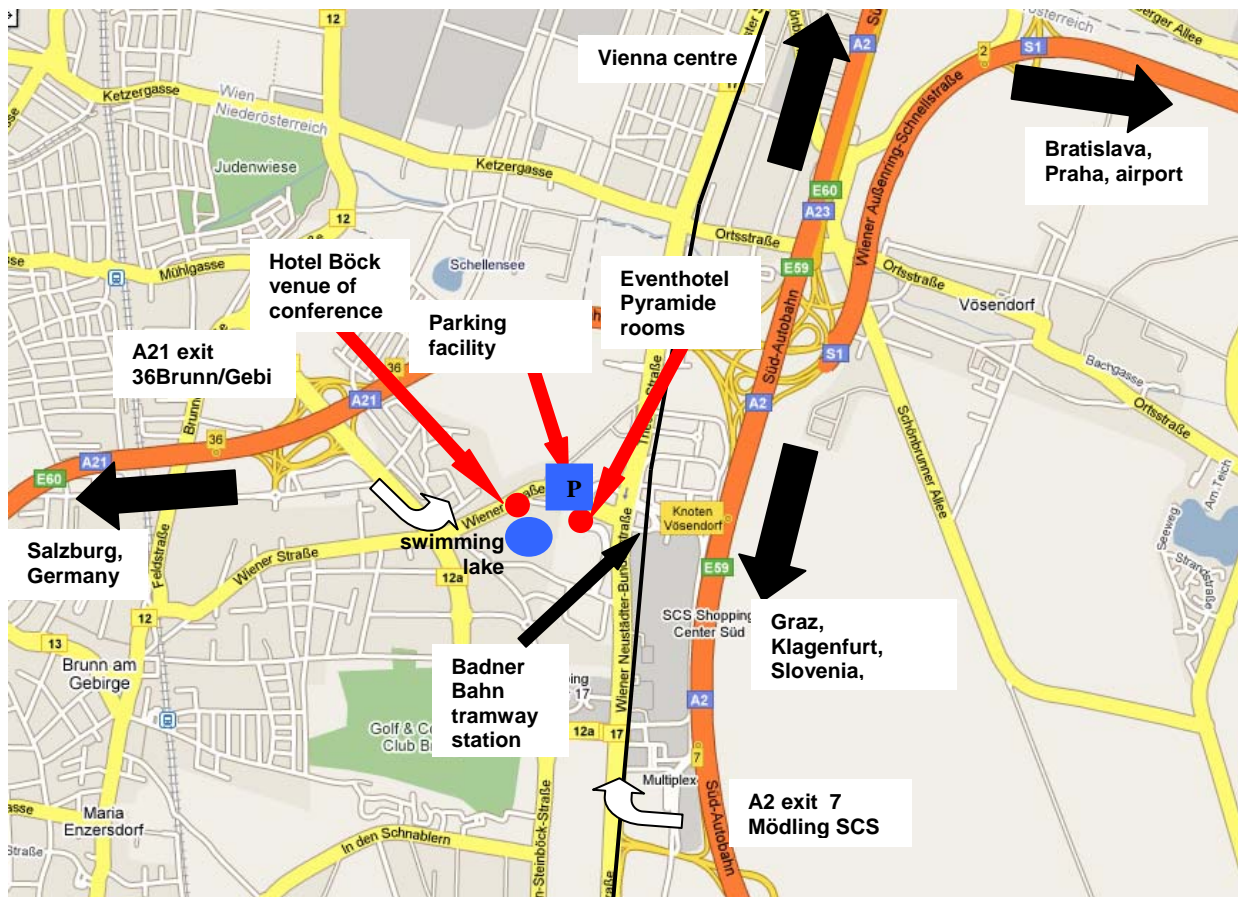

MAP of locations

Area in the south of Vienna – Austria

Venue of conference Hotel Böck and recommended Hotel Pyramide:

CONFERENCE:

Austria Trend Hotel Böck is located in the south of Vienna; just 8 minutes walk away from Europe's largest shopping mall "SCS". The Hotel Böck and Hotel Pyramide are in 200 m distance, sharing the same swimming lake and several parking facilities.

HOTEL:

The **Eventhotel Pyramide** is located in the south of Vienna; at just 5 minutes walking distance from Europe's largest shopping center SCS.

How to get to the locations:

From the Vienna international airport (Schwechat):

By car:

The exits of the most important motorways in and around Vienna can be reached within 2 minutes drive and guarantee easy access to westbound A1 - A21 and southbound S1 – A4. The Hotel Pyramide offers parking space directly in front of the hotel (parking fee per day 8 Euro) as well as free parking next to the hotel, free parking directly in front of Hotel Böck.